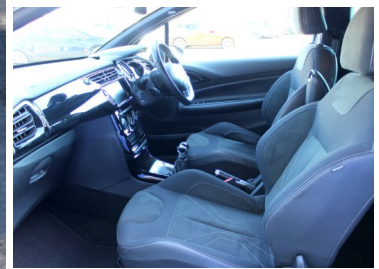

2017(17) DS DS 3 1.2 PureTech Elegance 3 Door

£7,995

**Engine:** Petrol  
**Body:** Hatchback  
**Gearbox:** Manual  
**Capacity:** 1200cc  
**Colour:** White  
**Mileage:** 16,100  
**CO<sup>2</sup>:** 100g/km  
**MPG:** 65.7mpg  
**Top Speed:** 118mph  
**BHP:** 109bhp  
**Insurance Grp:** 18E

**North Star**  
 London Road  
 Sayers Common  
 West Sussex, BN6 9HZ

ONE	SERVICE HISTORY
16" ALLOYS	7" TOUCH SCREEN
BLUETOOTH + USB	CRUISE CONTROL + SPEED LIMITER
DS CONNECT BOX EMERGENCY ASSIST SYSTEM	MIRROR SCREEN WITH MIRROR LINK AND CAR PLAY
MULTI FUNCTION TRIP COMPUTER	OUTSIDE TEMPERATURE DISPLAY
REAR PARKING SENSORS	REV COUNTER
SERVICE INTERVAL INDICATOR	VARIABLE POWER STEERING
AUXILIARY INPUT SOCKET	DAB DIGITAL RADIO
STEERING WHEEL MOUNTED CONTROLS	3D EFFECT LED REAR LIGHTS
CHROME DOOR HANDLES	BODY COLOURED BUMPERS
CHROME EXHAUST TAILPIPE	CHROME DS WINGS GRILLE
CHROME REAR BUMPER INSERTS	CHROME FRONT FOG LIGHT SURROUND
ELECTRIC ADJUSTABLE DOOR MIRRORS	CHROME SIDE RUBBING STRIPS
LED DAYTIME RUNNING LIGHTS	DARK TINTED REAR WINDOWS
REAR WIPER	ELEC. FRONT WINDOWS
AUTOMATIC AIR CONDITIONING	HEIGHT ADJUSTABLE HEADLAMPS
DRIVER'S SEAT HEIGHT	LED FRONT FOG LIGHTS
	12V SOCKET
	BOOT LIGHT
	DRIVER/PASS