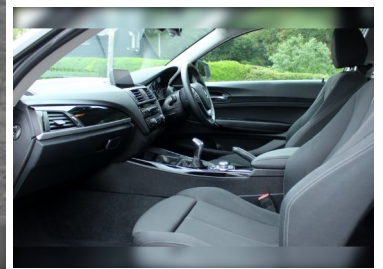

2016(16) BMW 2 Series 220d [190] Sport 2dr

SOLD

Engine: Diesel
Body: Coupe
Gearbox: Manual
Capacity: 1995cc
Colour: White
Mileage: 47,322
CO²: 112g/km
MPG: 65.7mpg
Top Speed: 143mph
BHP: 188bhp
Insurance Grp: 26E

North Star
London Road
Sayers Common
West Sussex, BN6 9HZ

TWO
17" ALLOYS
BRAKE PAD WEAR INDICATOR
WARNING LIGHT
LIGHTS ON WARNING
ON BOARD COMPUTER
SERVICE INTERVAL INDICATOR
STOP/START BUTTON
DRIVE PERFORMANCE CONTROL
BMW PROFESSIONAL
RADIO/CD/MP3
BODY COLOUR BUMPERS
BODY COLOUR ROOF
MOULDINGS
DOOR SILL FINISHERS
ELECTRIC ADJUSTABLE HEATED
DOOR MIRRORS
FOLLOW ME HOME HEADLIGHTS
HEAT INSULATING TINTED
GLASS

SERVICE HISTORY
BMW TELESERVICES
CHECK CONTROL SYSTEM
DOOR/BOOT OPEN WARNING
OIL TEMPERATURE GAUGE
OUTSIDE TEMPERATURE
DISPLAY
SPEED LIMITER
DIESEL PARTICULATE FILTER
AUXILIARY POINT FOR
AUXILIARY DEVICES
DAB DIGITAL RADIO
2 SPEED ADJUSTABLE
INTERMITTENT WIPERS WITH
WASH/WIPE FUNCTION
BODY COLOUR DOOR HANDLES
CHROME KIDNEY GRILLE WITH
BLACK VERTICAL SLATS
DUAL DARK CHROME EXHAUST
TAILPIPES
ELECTRIC FRONT
WINDOWS/ONE TOUCH FACILITY
FRONT FOG LAMPS
HEATED WINDSCREEN WASHER
JETS