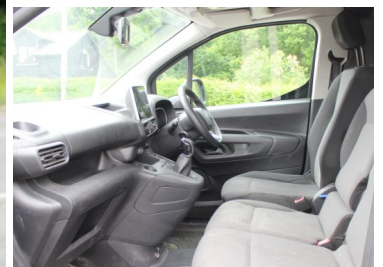

2019(69) Citroen Berlingo 1.6 BlueHDi 1000Kg Drive...

£14,750 + VAT

**Engine:** Diesel  
**Body:** Panel Van  
**Gearbox:** Manual  
**Capacity:** 1560cc  
**Colour:** Black  
**Mileage:** 32,003  
**CO<sup>2</sup>:** 109g/km  
**MPG:** 67.3mpg  
**Top Speed:** 103mph  
**BHP:** 98bhp

**North Star**  
 London Road  
 Sayers Common  
 West Sussex, BN6 9HZ

SERVICE HISTORY	16" ALLOYS
TYRE PRESSURE MONITOR	LOCKABLE FUEL CAP
MULTI-FUNCTION TRIP COMPUTER	DRIVERS AIRBAG
	DRIVER SEATBELT UNFASTENED WARNING
DOOR OPENING WARNING AND AUDIBLE LIGHTS ON WARNING	HIGH LEVEL THIRD BRAKE LIGHT
ELECTRICALLY ADJUSTABLE DOOR MIRRORS	FRONT FOG LIGHTS WITH CORNERING FUNCTION
180 DEGREE OPENING UNGLAZED ASYMMETRIC REAR DOORS	ELECTRIC FRONT WINDOWS WITH ONE TOUCH OPERATION
	VISIBLE VIN AT WINDSCREEN BASE
NEARSIDE SIDE SLIDING DOOR	FRONT DOOR POCKETS WITH BOTTLE HOLDER
	FULL BULKHEAD
CURITIBA CLOTH UPHOLSTERY	OVERHEAD STORAGE SHELF IN CABIN
6 FLOOR MOUNTED LOAD SECURING RINGS	HARD PLASTIC FLOOR PROTECTION IN CABIN
TOPBOX STORAGE COMPARTMENT	FULL SIZE STEEL SPARE WHEEL
COMFORT DRIVER'S SEAT	APPLE CARPLAY/ANDROID AUTO
16" STARLIT ALLOY WHEELS	LOOK PACK WITH BODY COLOURED DOOR MIRRORS - BERLINGO
AUTOMATIC ELECTRONIC PARKING BRAKE	
VISIBILITY PACK WITH MAGIC	