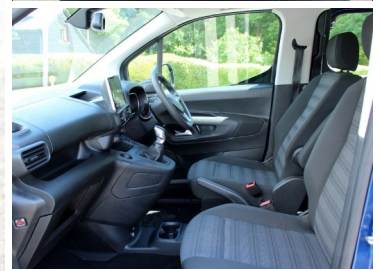

2019(69) Vauxhall Combo Tour 1.5 Turbo D Energy
 5 ...

SOLD

Engine: Diesel
Body: MPV
Gearbox: Manual
Capacity: 1499cc
Colour: Blue
Mileage: 13,418
CO²: 111g/km
MPG: 67.2mpg
Top Speed: 106mph
BHP: 101bhp
Insurance Grp: 9

North Star
 London Road
 Sayers Common
 West Sussex, BN6 9HZ

ONE	ALLOY WHEELS
3.5" COLOUR INFORMATION DISPLAY	CENTRAL FACIA DISPLAY WITH DIGITAL CLOCK, OUTSIDE AIR TEMPERATURE AND AUDIO INFORMATION
DRIVER ALERT SYSTEM	DRIVER INFORMATION CENTRE WITH TRIP COMPUTER
FORWARD COLLISION WARNING	FRONT AND REAR PARKING SENSORS
FRONT CAMERA SYSTEM	LANE DEPARTURE WARNING WITH LANE CHANGE ASSIST
MULTI FUNCTION TRIP COMPUTER - TRIP ODOMETER, VEHICLE RANGE, AVERAGE SPEED AND FUEL ECONOMY, INSTANTANEOUS FUEL ECONOMY AND DRIVING TIME	POWER STEERING
	REMOTE CONTROL BOOT OPENING
	SERVICE INDICATOR
	SPEED SIGN RECOGNITION
	INSTRUMENTATION - SPEEDOMETER, REV COUNTER, LOW FUEL GAUGE WARNING LIGHT + WATER TEMPERATURE GAUGE WARNING LIGHT, SHIFT UP/DOWN INDICATE LIGHT
STEERING WHEEL MOUNTED AUDIO CONTROLS	2 SPEED WIPERS+VARIABLE INTERMITTENT WIPE
AUTOMATIC LIGHTING CONTROL	BODY COLOUR BUMPERS
BODY COLOUR BUMPERS, SIDE PROTECTION MOULDINGS AND	BODY COLOUR DOOR HANDLES
	BODY COLOUR DOOR MIRRORS